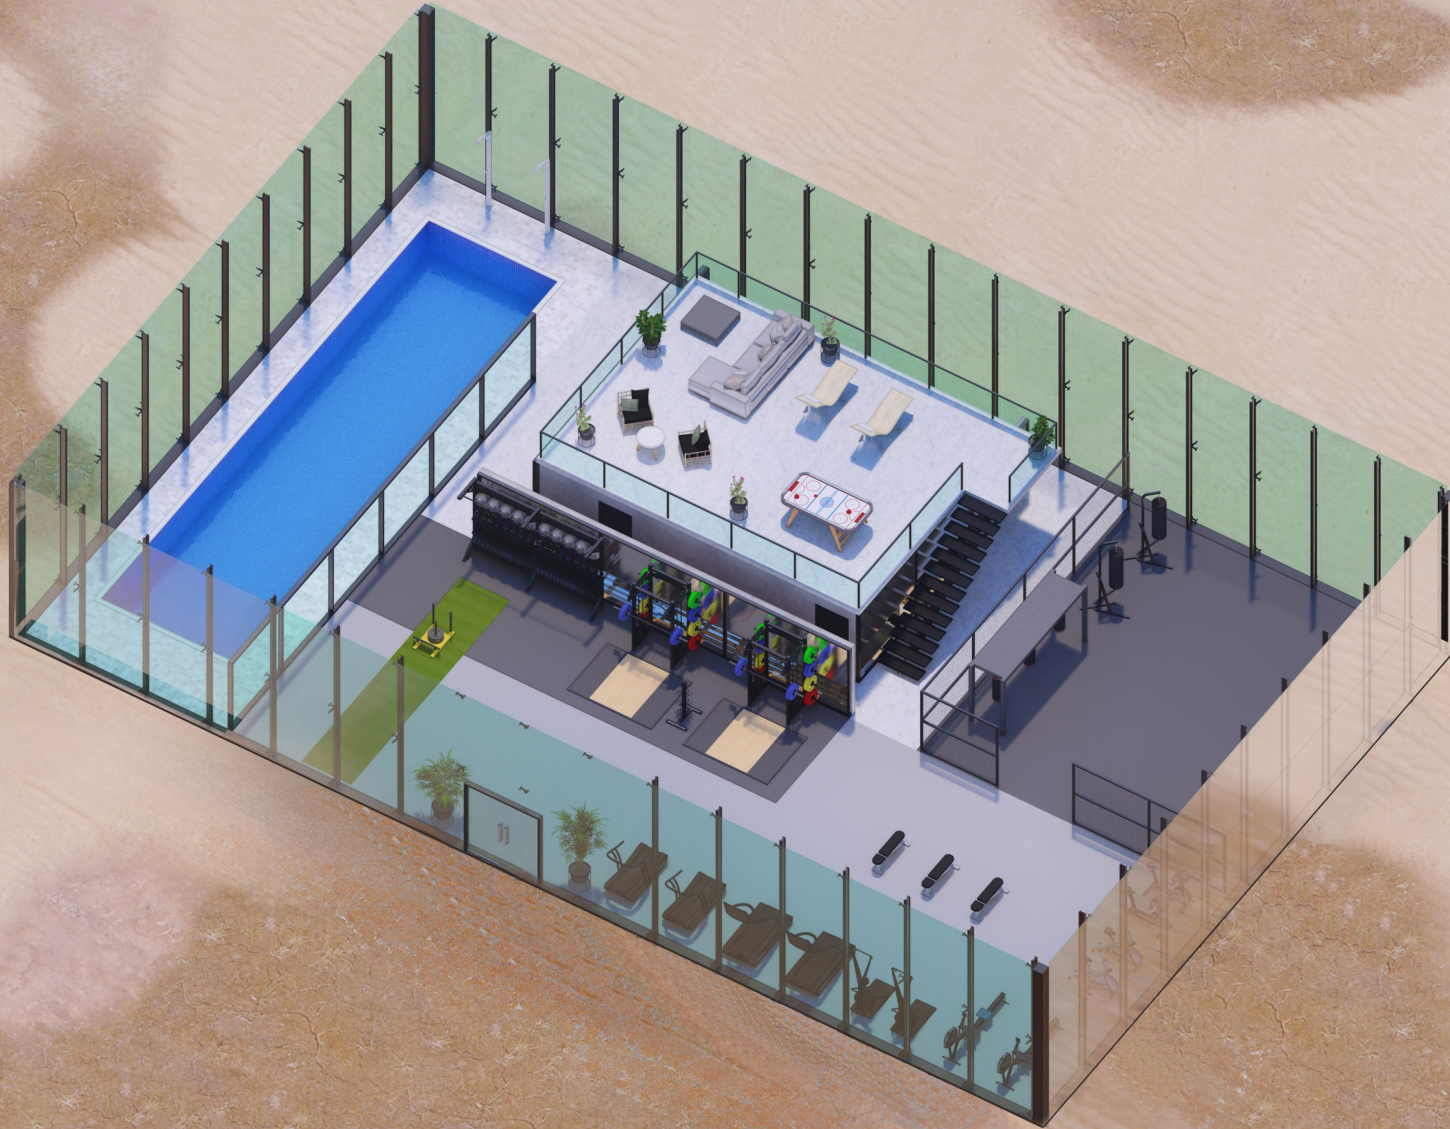

FITNESS SPACE

YOUR
LIMIT
IS
YOU

Gentle Theme

Minimal interior for a fitness space

FITNESS SPACE

Beastogony theme

Concrete Jungle theme

Nature inclusive design of fitness gym and spa with an indoor Vivarium

Fitness gym and spa in the middle of desert

Modern Cold shower for recovery

Custom Sauna design tailored to each client needs

FITNESS SPACE

Modern Facade Design of personal Fitness gym and Spa

Swimming Pool Design